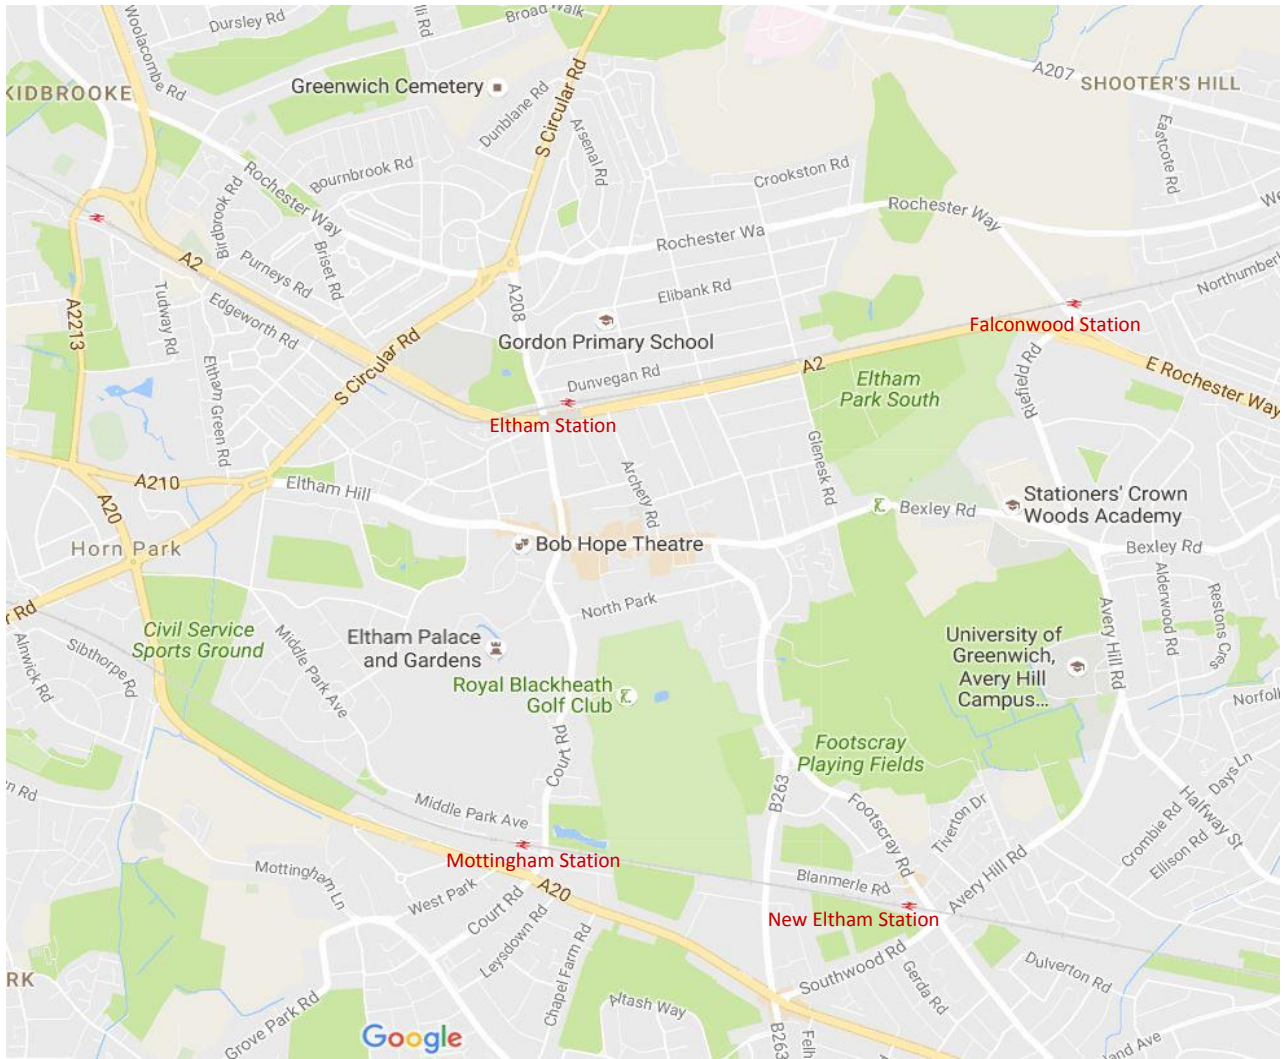

VENUES including the Art Trail

- Age UK Bromley & Greenwich** 2-6 Sherard Rd SE9 5EX
Avery Hill Mansion House Avery Hill Park, Bexley Rd, SE9 2PQ
Beyond the Fringe 205 Eltham High St, Eltham SE9 1TS
Biscotti's Café 5 Pound Place, SE9 5DN
Bob Hope Theatre Wythfield Road SE9 5GT
CANE and New Eltham Library New Eltham SE9 3QT
Capital Art Gallery 13 Well Hall Parade, SE9 6SP
Club@Well Hall Kidbrooke Lane, SE9 6TE
Davis Framers 9 The Arcade, SE9 1BE
Eltham Centre Library 2 Archery Rd, SE9 1HA
Eltham C of E School Roper St, SE9 1TR
Eltham Palace Court Yard, SE9 5QE
Eltham Park Baptist Church Glenure Road SE9 1JE
Eltham Park Methodist Church Westmount Road, SE9 1XX
Eltham Park South Cafe Glenesk Road SE9 1AG
Eltham Police Station 20 Well Hall Road SE9 6SF
Eltham Station Approach Path Glenlea Road SE9 6SL
Eltham Warren Golf Club Bexley Road, SE9 2PE
Gerald Moore Gallery Mottingham Ln, Mottingham, SE9 4RW
Halifax 165-169 Eltham High Street, SE9 1TT
Jean Bright Open Studio 4 Heatherbank, SE9 1NN
Passey Place Eltham High Street, SE9 5DQ
Pottery on the Parade 92-96 Westmount Road SE9 1UT
Progress Hall Admiral Seymour Road, SE9 1SL
SE9 Container Gallery St Thomas More RC School, SE9 2SU
Severndroog Castle Castle Wood, Shooters Hill, SE18 3RT
Shoe Care 196 Eltham High St SE9 1BJ
St John's Church Eltham High Street SE9 1DH
St Luke's Church Westmount Road SE9 1XQ
Sylvia Stevens Open Studio 52 Glenhouse Road SE9 1JQ
The Eltham GPO 4 Passey Place, SE9 5DQ
The Long Pond Westmount Road SE9 1UT
The Tarn Court Road SE9 5AQ
The White Hart 2 Eltham High Street SE9 1DA
Tudor Barn Well Hall Road Eltham SE9 6SZ
United Reformed Church 1 Court Rd SE9 5AD
Well Hall Pleasaunce and Tudor Barn Well Hall Road SE9 6SZ